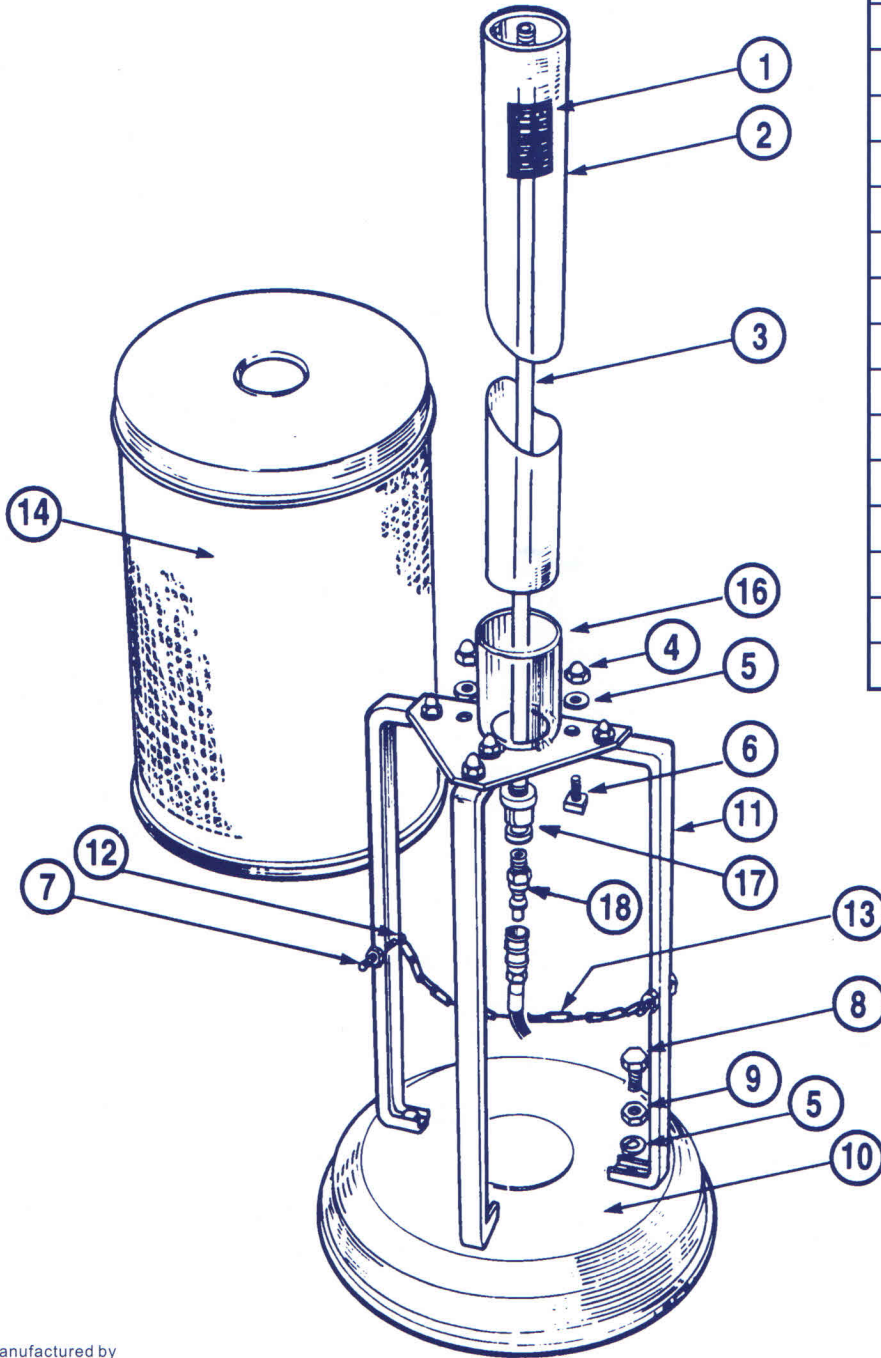

## A270 Parts List

Item	Part No.	Description
1	60008-1	Lighting Instructions
2	30280	Post, A270-45" L
3	80006-4	Pipe, 42" Black
4	70011	Nut, 3/8 Acorn
5	70013	Washer, 3/8 Lock
6	70007	Bolt, 3/8 x 3/4 L-SQ
7	70028	Eyebolt, 3/16 s2 w/Nut
8	70012	Bolt, 3/8 -16 x 1 1/4
9	70059	Nut, 3/8
10	10264-4	Assy, A270 Base Sun
11	300279-5	Univ "L" Bracket (24)
12	70029	Hook 1 1/2" S
13	70027	A270 Chain
14	27033	Assy, A270 Dec Cover
15	90017-4	Assy, Reg/Hose QCC1
16	27002-4	Assy, A270 Socket
17	80085	Reducer, 1/2 x 1/4"
18	90078	Adapter, #250