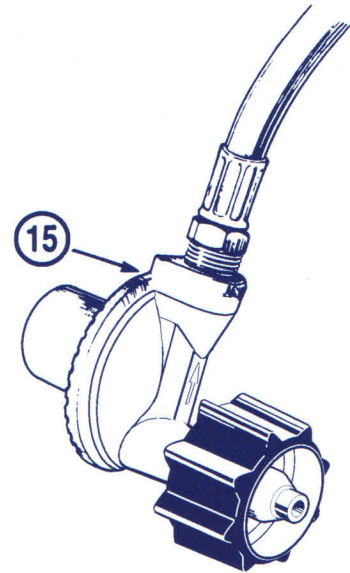

## A270 Parts List

Item	Part No.	Description
1	60008-1	Lighting Instructions
2	30280	Post, A270-45" L
3	80006-4	Pipe, 42" Black
4	70011	Nut, 3/8 Acorn
5	70013	Washer, 3/8 Lock
6	70007	Bolt, 3/8 x 3/4 L-SQ
7	70028	Eyebolt, 3/16 s2 w/Nut
8	70012	Bolt, 3/8 -16 x 1 1/4
9	70059	Nut, 3/8
10	10264-4	Assy, A270 Base Sun
11	300279-5	Univ "L" Bracket (24)
12	70029	Hook 1 1/2" S
13	70027	A270 Chain
14	27033	Assy, A270 Dec Cover
15	90017-4	Assy, Reg/Hose QCC1
16	27002-4	Assy, A270 Socket
17	80085	Reducer, 1/2 x 1/4"
18	90078	Adapter, #250